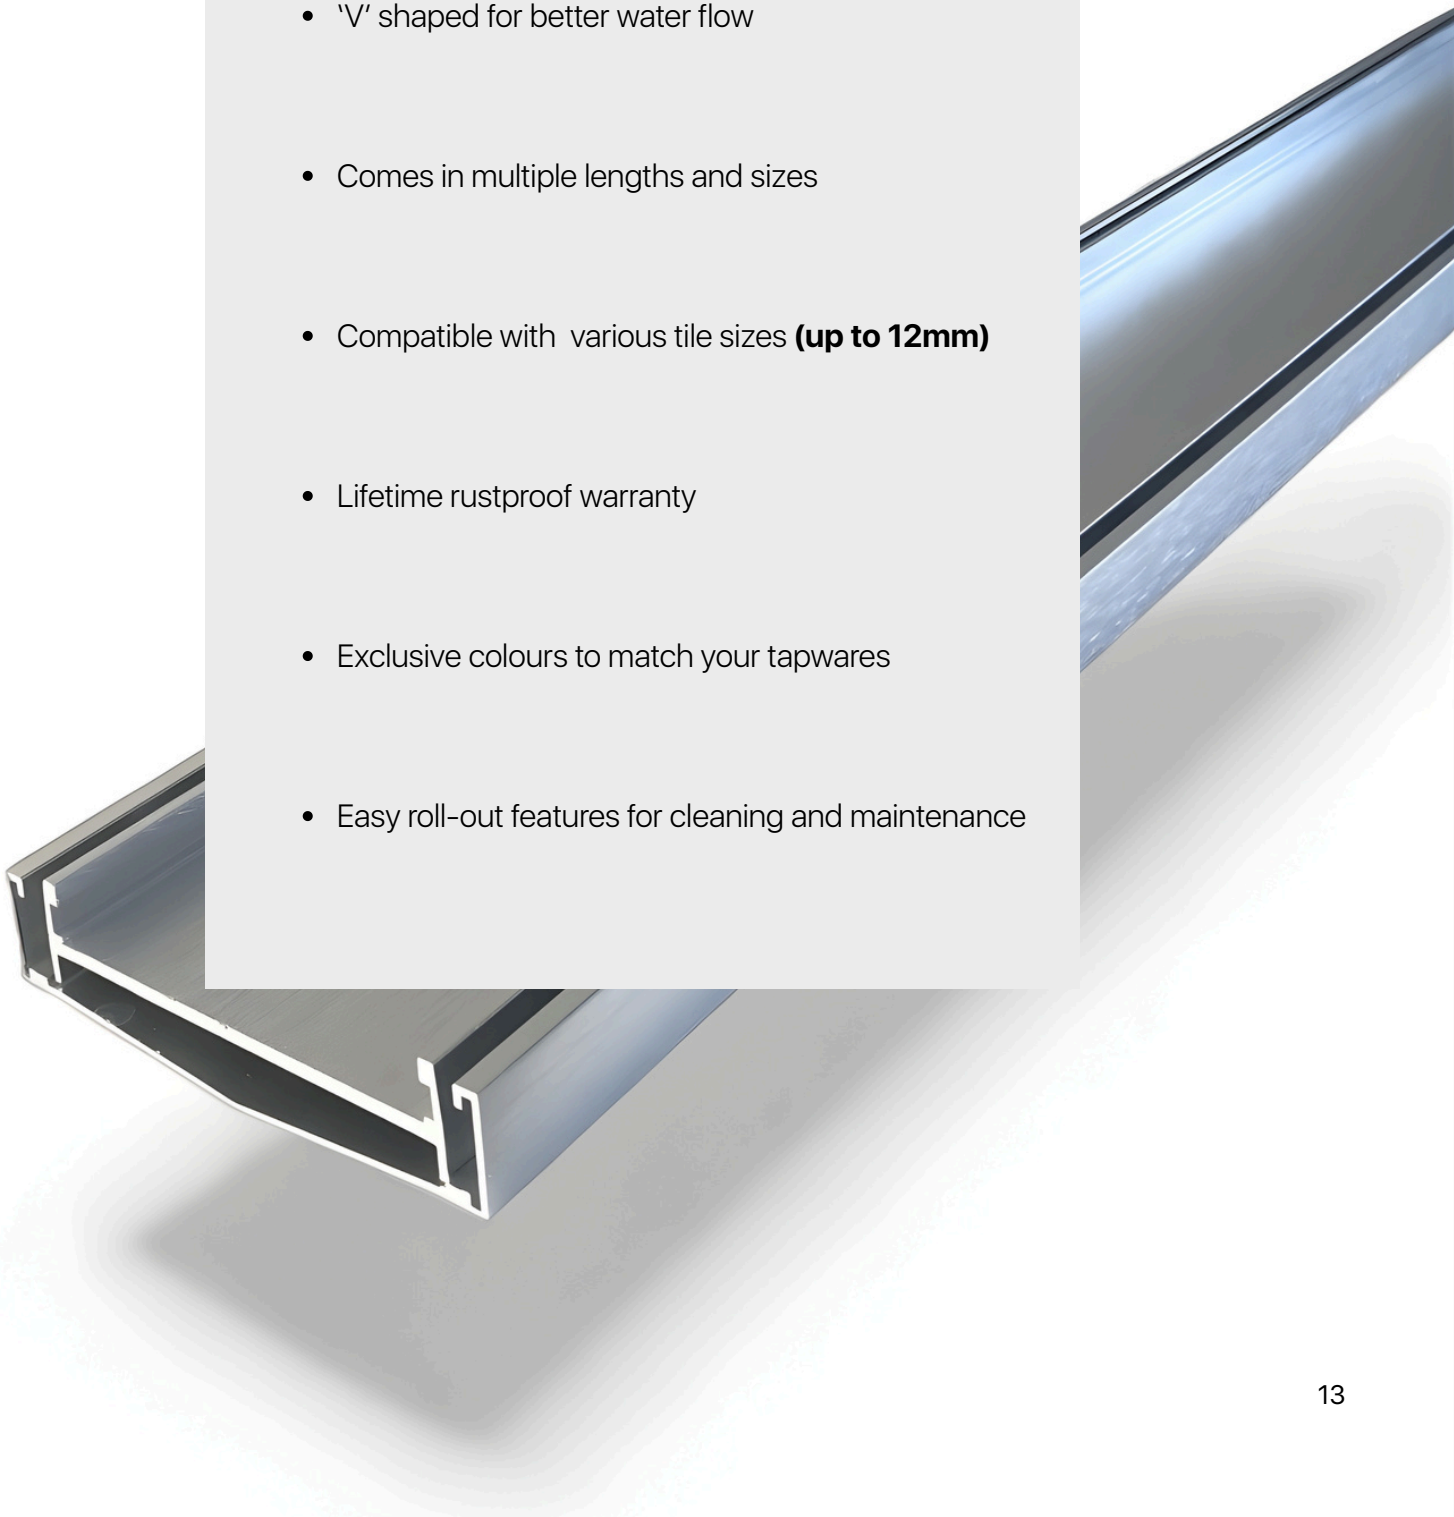

The material's natural antibacterial properties and premium finish also provide a touch of elegance while maintaining hygiene. With its robust construction and refined look, our solid brass floor waste delivers both functional reliability and timeless style for any drainage application.

# WHY RENOX

Certified under the watermark scheme

'V' Drains are available in lengths upto 3m

Compliment your tapware with our multiple colour finishes

All drains come with a lifetime rustproof warranty

Unlike conventional flat drains, RENOX's drains are 'V' shaped to reduce water pooling in order to prevent smelly drains

# Product Features

- 'V' shaped for better water flow
- Comes in multiple lengths and sizes
- Compatible with various tile sizes (**up to 12mm**)
- Lifetime rustproof warranty
- Exclusive colours to match your tapwares
- Easy roll-out features for cleaning and maintenance