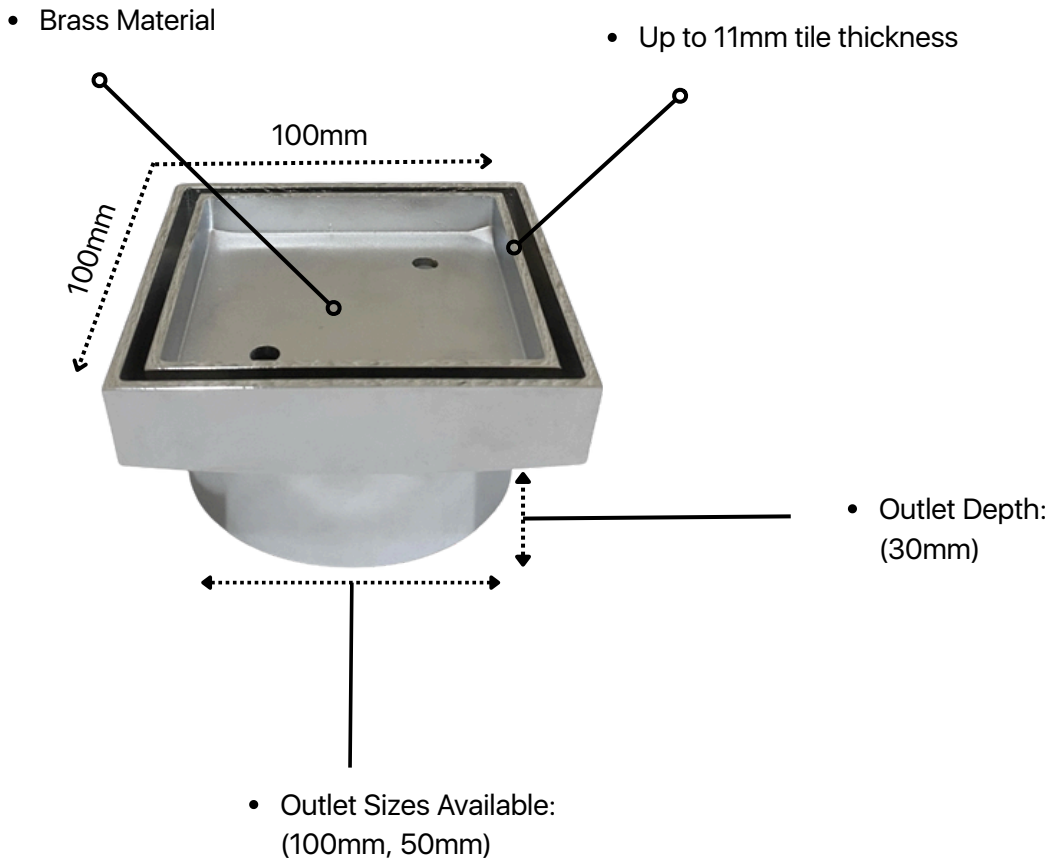

RENOX FLOOR WASTE