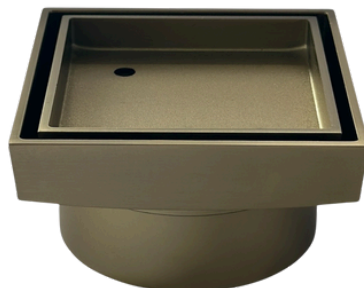

French Gold

Outlet - 50mm, 100mm