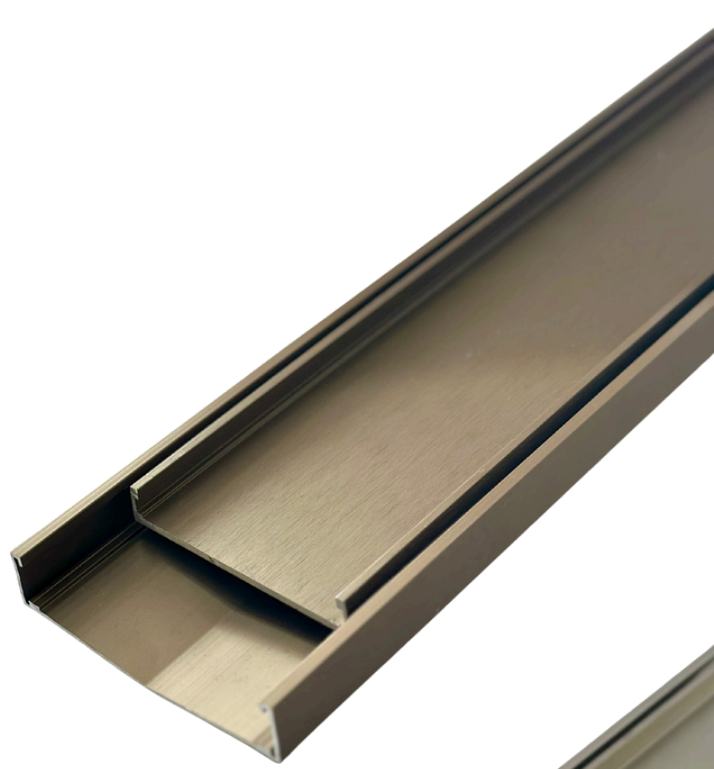

Brushed Antique

26mm, 21mm