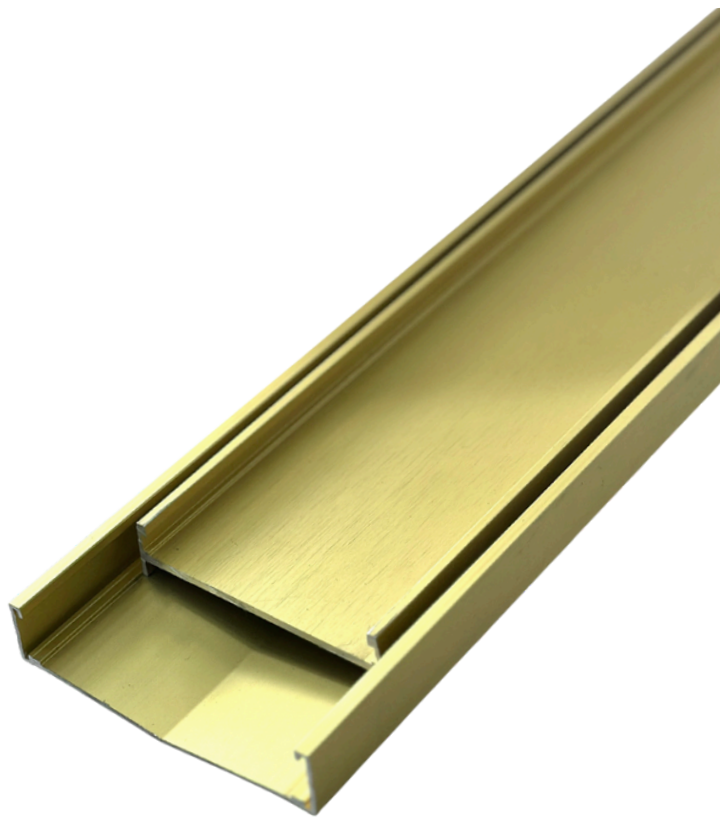

Brushed French Gold

26mm, 21mm