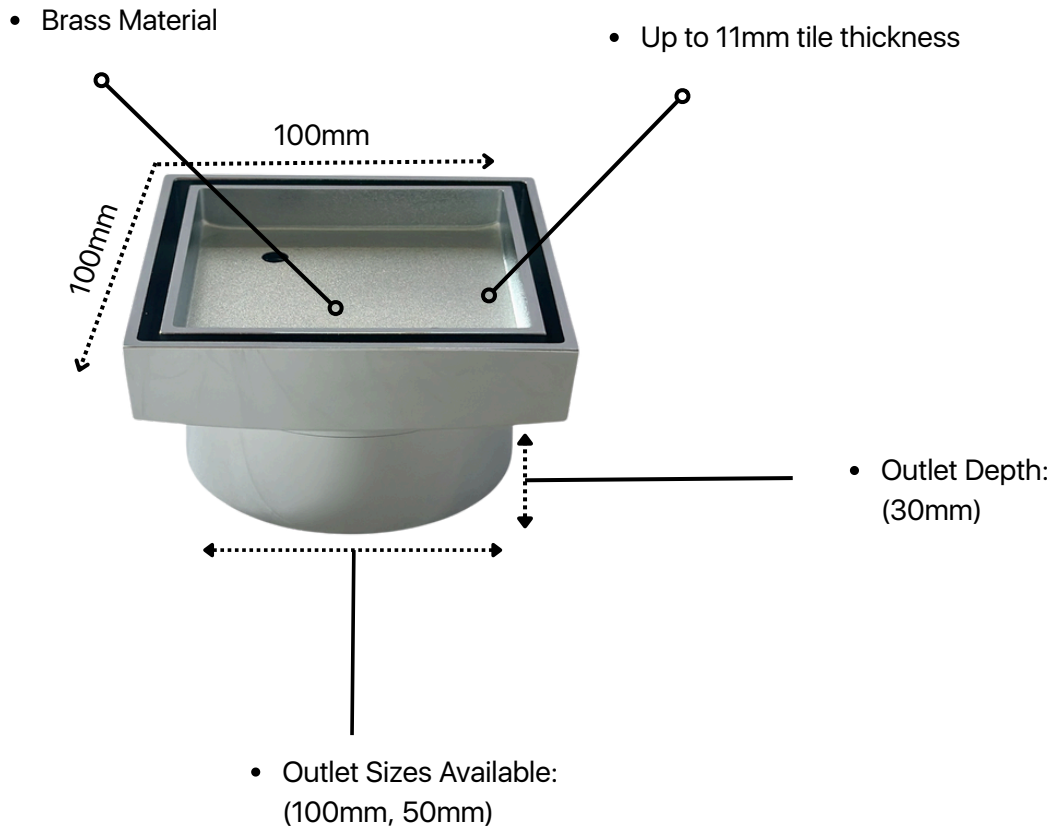

RENOX FLOOR WASTE