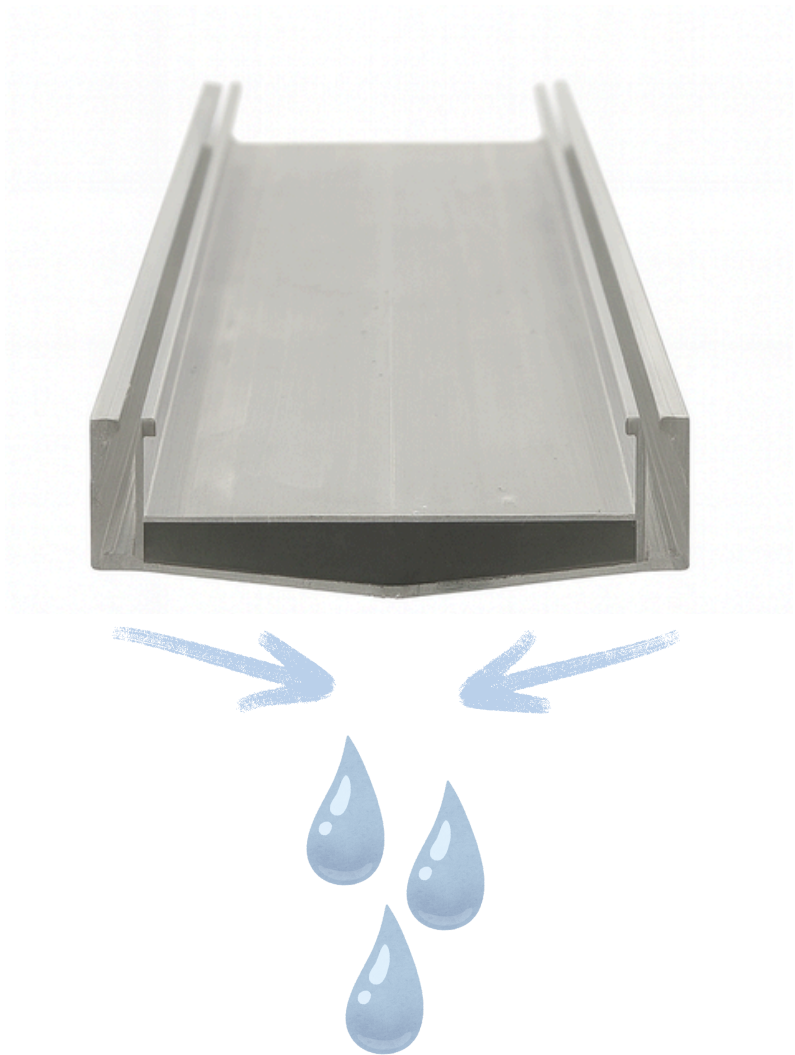

- Inspired by the natural way water wants to move, the **'V' shaped** fall draws water gently inward, guiding it with purpose rather than forcing it away
- With **colour-matched finishes** that align seamlessly with tapware, the drain becomes an extension of the design language—subtle, cohesive, and intentional. No visual disruption. No mismatched metals. Just harmony.
- **Different depth** options ensure flexibility across a wide range of applications, making installation smarter, cleaner, and more adaptable—no matter the project scale.

'V'  
SHAPED

Better  
Flow

<b>Features</b>	<b>RENOX 'V' DRAIN</b>	<b>Flat Drain</b>
Water Flow	Fast, directed to centre	Slow, may pool
Hygiene	Self-cleaning effect	More build-up over time
Aesthetic	Seamless, Hidden	Often visible grate
Maintenance	Low	Requires frequent cleaning